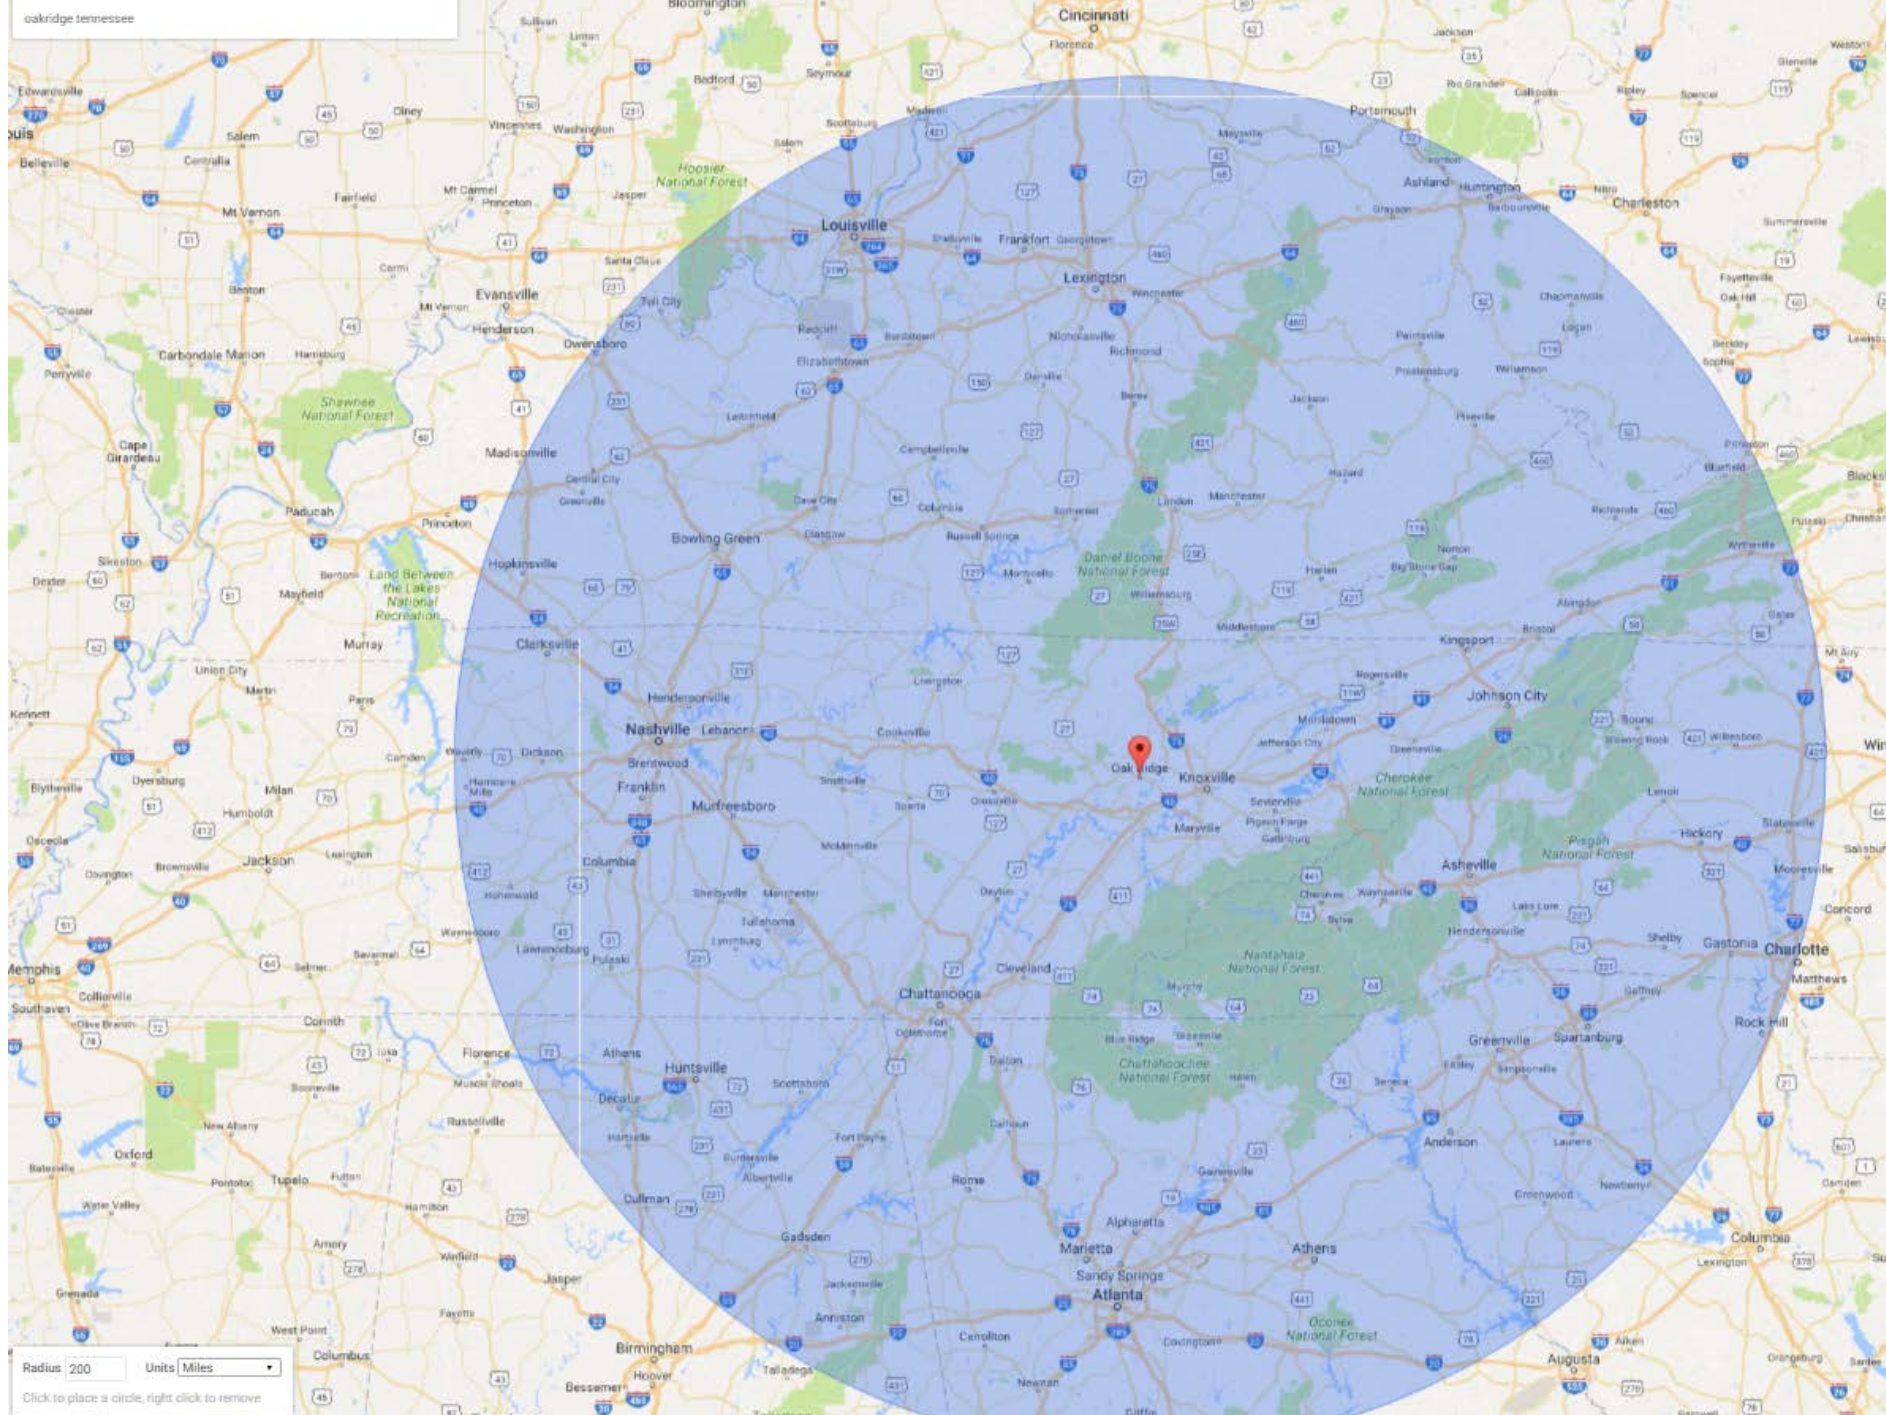

oakridge tennessee

Radius: 200 Units: Miles  
Click to place a circle, right click to remove