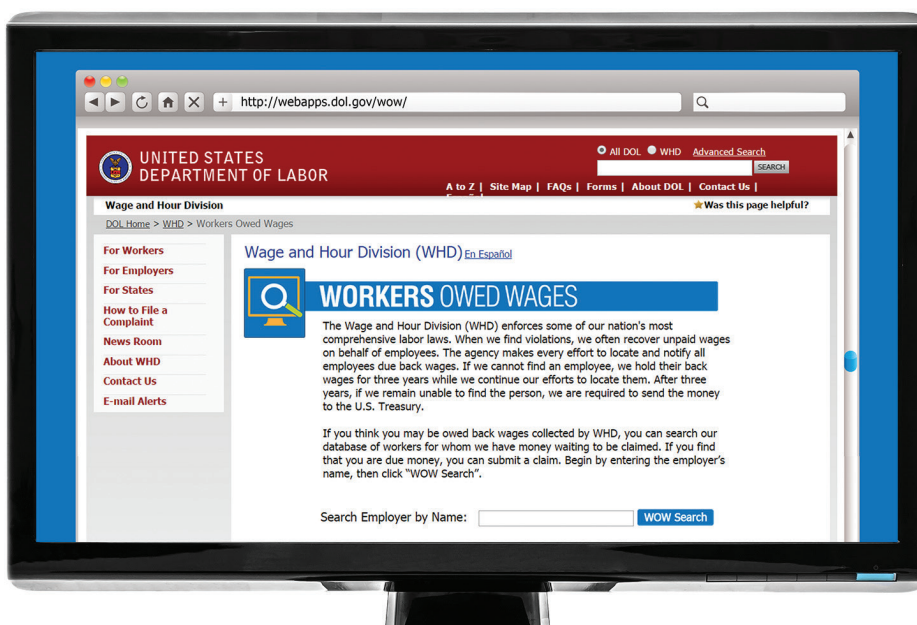

Could YOU be owed back wages collected by the Wage and Hour Division as the result of an investigation?

Workers Owed Wages (WOW) System

Key Elements Include:

- Simple questions
- Easy employer look-up
- Advanced search capabilities, even from your smartphone
- All information provided in Spanish

1-886-487-9243

www.dol.gov/whd

Scan this code with your smartphone to view the Workers Owed Wages (WOW) System.