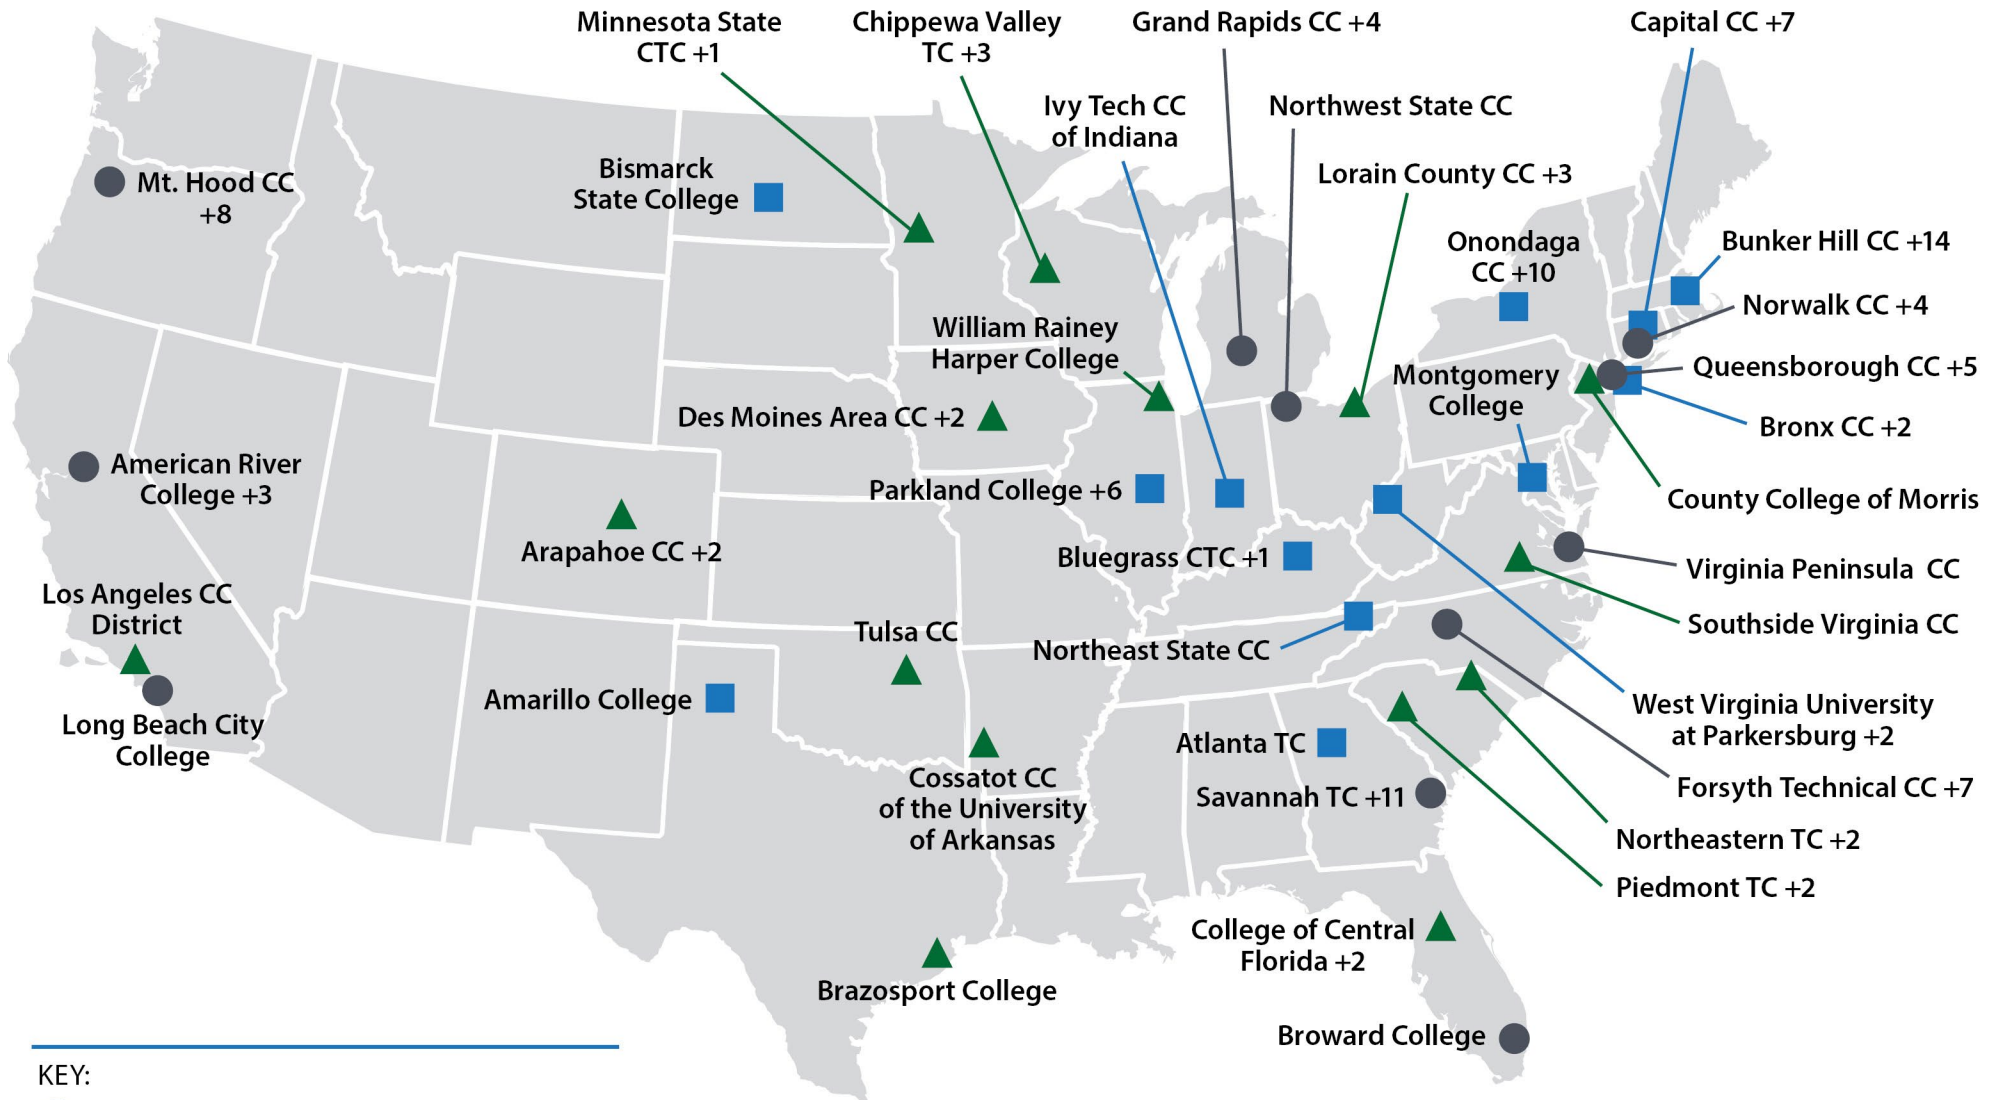

SCC1, SCC2 & SCC3 GRANTEES ACROSS THE NATION

KEY:

- SCC1 Grantees, 2/1/2021 – 1/31/2025
- SCC2 Grantees, 10/1/2022 – 9/30/2026
- ▲ SCC3 Grantees, 3/1/2023 – 2/28/2027

+5 = Number of additional consortium colleges

**** NOTE: An accessible list of SCC1, SCC2 and SCC3 grantees and full grantee names can be found on the [College Connections community](#).**